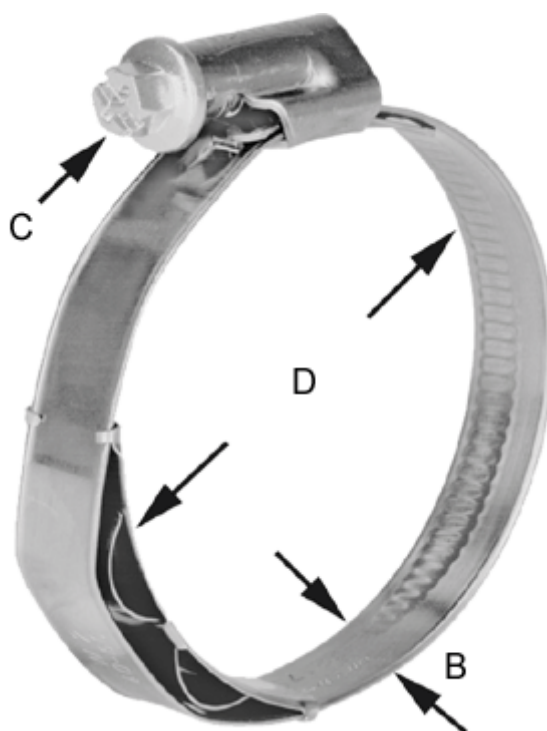

Article number: 021277708100

Description: Worm Drive Hose Clip with spring insert
TORRO WF 90-110/9 C7 W3

Measures

C (screw type) =	C7
Diameter D =	90-110
Width B =	9